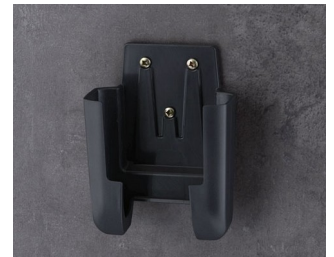

## Accessory "wall/holder"

**A9105627**  
 Holder S  
 ASA+PC (UL 94 V-0)  
 off-white RAL 9002

**A9105628**  
 Holder S  
 ASA+PC (UL 94 V-0)  
 lava

**A9106627**  
 Holder M  
 ASA+PC (UL 94 V-0)  
 off-white RAL 9002