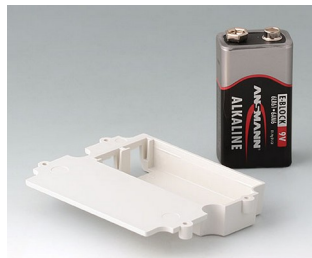

A9174003
Battery compartment, 1 x 9 V
ABS (UL 94 HB)
off-white RAL 9002