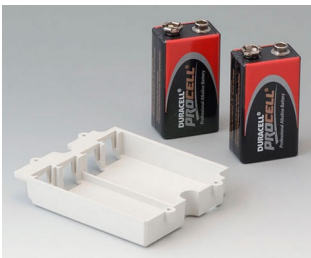

A9174002
Battery compartment, 2 x 9 V
ABS (UL 94 HB)
off-white RAL 9002