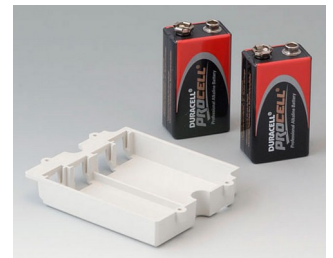

A9174002
Battery compartment, 2 x 9 V
ABS (UL 94 HB)
off-white RAL 9002