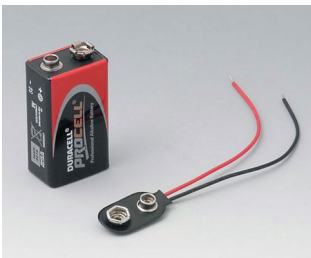

A9250907
Tilt foot bar
ABS (UL 94 HB)
off-white RAL 9002

A9250909
Tilt foot bar
ABS (UL 94 HB)
black RAL 9005

Accessory "battery"

A9160003
Plug-in contact, 1 x 9 V

A9161002
Set of battery clips, 2 x 9 V or 4 x AA
Steel
tin-plated