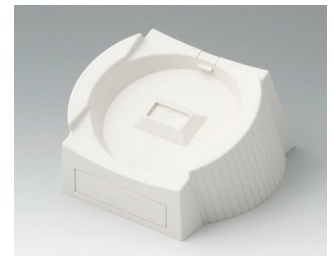

A9177139
Station S
ABS (UL 94 HB)
black RAL 9005

A9178007
Contacts, male
gold-plated

A9178118
Battery compartment holder
PC
volcano

A9178128
Battery compartment, M/L, 4 x
AA
PC
volcano

A9178137
Station, Vers. I
ABS (UL 94 HB)
off-white RAL 9002