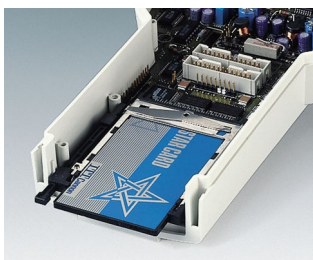

DATEC-CONTROL

Handheld enclosures for large graphics displays

These ergonomic plastic enclosures have a large head section for installing bigger display modules with graphics capability.

- installation of standard size LCDs and graphics display modules
- narrow holding area for user comfort
- high protection class: IP 65 (XS, S) or IP 54 (M, L) when using the sealing kits and display windows (accessories)
- four sizes each in two colors
- **DATEC-CONTROL XS**
with/without screw-in battery cradles, 2 x AA / 3 x AA cells / 1 x 9 V cells; battery lid optionally with latch and/or fixed by screws; station for ergonomically inclined desk case applications
- **DATEC-CONTROL S**
with/without screw-in battery cradles, 4 x AA / 1 x 9 V cells; battery lid optionally with latch and/or fixed by screws; station for ergonomically inclined desk case applications
- **DATEC-CONTROL M, L**
with/without plug-in battery packs, up to 5 x AA cells; with mounting for PCMCIA holders; separate desk and wall stations for battery charging and/or data downloading
- easy transmission of data and charging current, station and contacts as accessories
- wall suspension element for secure storage of the enclosure (accessory)
- protectors absorb impacts and protect surfaces, sizes M and L additional with shoulder strap
- recessed operating area for protecting the membrane keypad
- internal fastening pillars for PCBs