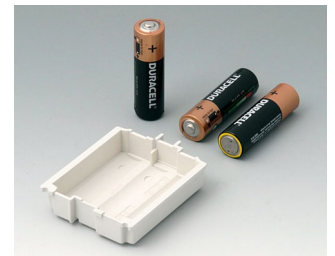

A9176158
Battery compartment XS, 3 x AA
ABS (UL 94 HB)
off-white RAL 9002