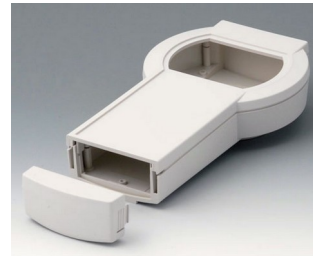

A9079207
DATEC-CONTROL L, Vers. II
ABS (UL 94 HB)
off-white RAL 9002
10.47"x5.67"x2.36"
IP 54 opt.