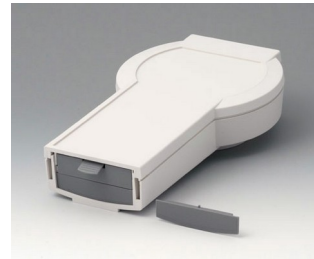

A9177310
Battery compartment, 1 x 9 V
ABS (UL 94 HB)

A9178118
Battery compartment holder
PC
volcano

DATEC-CONTROL

A9178128
Battery compartment, M/L, 4 x
AA
PC
volcano

A9178158
Battery compartment, M/L, 5 x
AA
PC
volcano