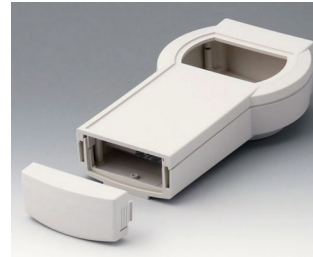

A9078207
DATEC-CONTROL M, Vers. II
ABS (UL 94 HB)
off-white RAL 9002
9.57"x5.12"x2.36"
IP 54 opt.