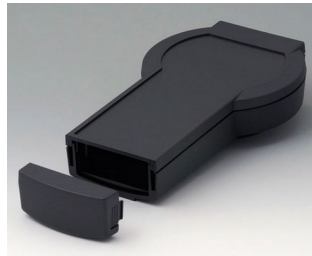

A9079109
DATEC-CONTROL L, Vers. I
ABS (UL 94 HB)
black RAL 9005
10.47"x5.67"x2.36"
IP 54 opt.