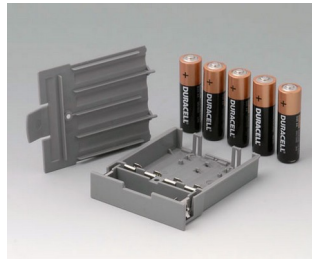

A9177310
Battery compartment, 1 x 9 V
ABS (UL 94 HB)

A9178118
Battery compartment holder
PC
volcano

DATEC-CONTROL

A9178128
Battery compartment, M/L, 4 x
AA
PC
volcano

A9178158
Battery compartment, M/L, 5 x
AA
PC
volcano