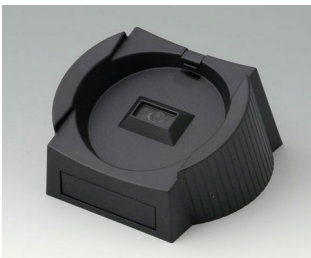

A9178139
Station, Vers. I
ABS (UL 94 HB)
black RAL 9005