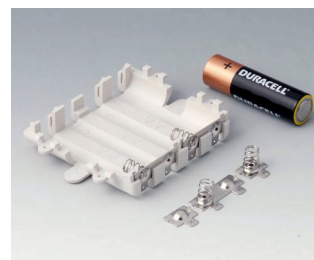

A9178178
End plate for electronic area,
Vers. I
PC
volcano

A9178188
End plate for electronic area,
Vers. II
PC
volcano

A9178198
End plate for electronic area,
Vers. III
PC
volcano

A9250250
Battery spacer
PE foam
1.97"x0.98"x0.16"