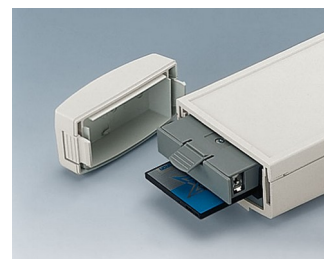

DATEC-CONTROL

Handheld enclosures for large graphics displays

These ergonomic plastic enclosures have a large head section for installing bigger display modules with graphics capability.

- installation of standard size LCDs and graphics display modules
- narrow holding area for user comfort
- high protection class: IP 65 (XS, S) or IP 54 (M, L) when using the sealing kits and display windows (accessories)
- four sizes each in two colors
- **DATEC-CONTROL XS**
with/without screw-in battery cradles, 2 x AA / 3 x AA cells / 1 x 9 V cells; battery lid optionally with latch and/or fixed by screws; station for ergonomically inclined desk case applications
- **DATEC-CONTROL S**
with/without screw-in battery cradles, 4 x AA / 1 x 9 V cells; battery lid optionally with latch and/or fixed by screws; station for ergonomically inclined desk case applications
- **DATEC-CONTROL M, L**
with/without plug-in battery packs, up to 5 x AA cells; with mounting for PCMCIA holders; separate desk and wall stations for battery charging and/or data downloading
- easy transmission of data and charging current, station and contacts as accessories
- wall suspension element for secure storage of the enclosure (accessory)
- protectors absorb impacts and protect surfaces, sizes M and L additional with shoulder strap
- recessed operating area for protecting the membrane keypad
- internal fastening pillars for PCBs