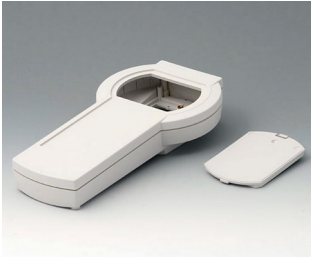

DATEC-CONTROL

A9077207
DATEC-CONTROL S, Vers. II
ABS (UL 94 HB)
off-white RAL 9002
8.98"x4.61"x1.85"
IP 65 opt.