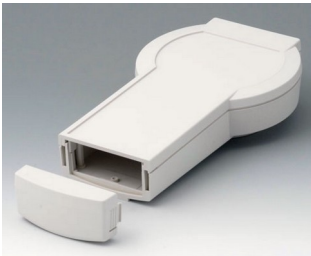

A9079107
DATEC-CONTROL L, Vers. I
ABS (UL 94 HB)
off-white RAL 9002
10.47"x5.67"x2.36"
IP 54 opt.