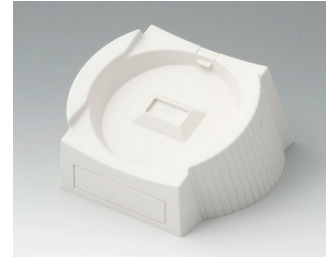

A9178137
Station, Vers. I
ABS (UL 94 HB)
off-white RAL 9002