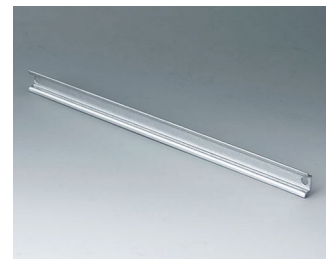

C7117087
Standard DIN rail, Type TH 15
Steel

8.66"x0.59"x0.22"