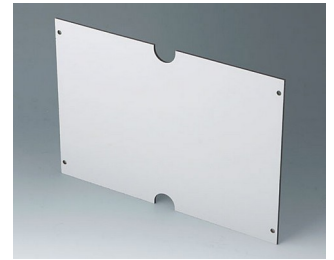

C7117056
Mounting plate
8.68"x6.00"x0.10"