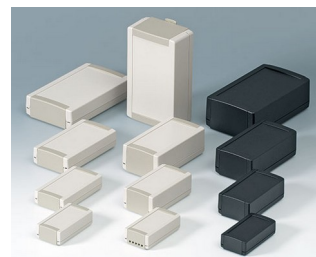

## Universal plastic enclosures

Our TOPTEC enclosures allow pre-assembled PCBs with protruding connectors and interfaces to be mounted directly into the case. It is no longer necessary to wire in the connectors after fitting the PCB into the enclosure - an excellent advantage.

- modern aesthetic design for indoor applications as desktop or wall mounted systems as well as DIN rail mounted devices
- simple and secure snap-together case assembly
- for security, a tool is required to open the case
- base part with lateral opening for quick and easy equipping from all sides
- clip-in end panels allow PCBs, pre-fitted with connectors, to fit straight in
- extensive range of 28 models
- type F with flat top molding
- type H with high top molding
- versions with or without ventilation slots
- ventilation slots can also be used for gas detection and sound
- discreet wall mounting facility; the hidden wall suspension element, with fast release tab, snaps into apertures on the underside of the base
- optional DIN rail mounting clip
- protection class IP 40
- recess in top for a membrane keypad or label
- internal screw pillars for PCBs etc.