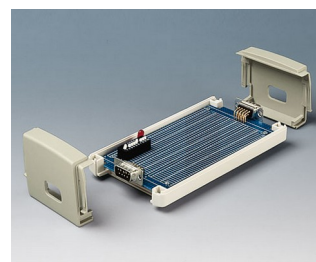

## Universal plastic enclosures

Our TOPTEC enclosures allow pre-assembled PCBs with protruding connectors and interfaces to be mounted directly into the case. It is no longer necessary to wire in the connectors after fitting the PCB into the enclosure - an excellent advantage.

- modern aesthetic design for indoor applications as desktop or wall mounted systems as well as DIN rail mounted devices
- simple and secure snap-together case assembly
- for security, a tool is required to open the case
- base part with lateral opening for quick and easy equipping from all sides
- clip-in end panels allow PCBs, pre-fitted with connectors, to fit straight in
- extensive range of 28 models
- type F with flat top molding
- type H with high top molding
- versions with or without ventilation slots
- ventilation slots can also be used for gas detection and sound
- discreet wall mounting facility; the hidden wall suspension element, with fast release tab, snaps into apertures on the underside of the base
- optional DIN rail mounting clip
- protection class IP 40
- recess in top for a membrane keypad or label
- internal screw pillars for PCBs etc.