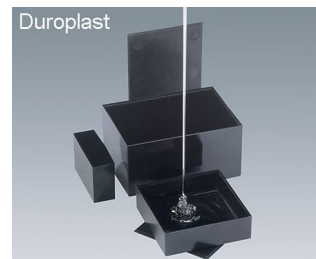

POTTING BOXES DUROPLASTIC

Plastic enclosures for encapsulating electronics

Comprehensive range of boxes for potting electronic assemblies. With special cost advantages for series type production.

- potted assemblies are protected from shock as well as temperature, dampness and chemical influences
- Duroplast: resistant to deformation and extreme temperatures, less resistant to impact than the PA or ABS models, 19 sizes (0.787" x 0.787" x 0.516" to 3.937" x 3.937" x 1.575"), optional lids available

[Link POTTING BOXES Thermoplast](#)

[View Customizing Options](#)

What do you still need for your own very personal product? We can supply enclosures and tuning knobs with all necessary modifications for fitting your electronic components.