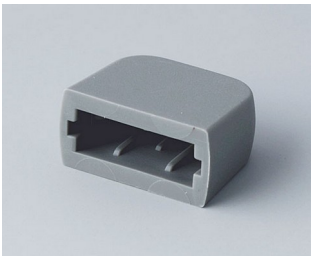

USB COVERS

To lock the USB interface or simply to insert into type A USB sockets. Offers protection from damage and foreign matter.

Select Versions

A9320008
 USB end cover
 TPE
 volcano

A9320107
 USB cover
 PP
 off-white RAL 9002
 1.38"x0.51"

A9320207
 USB cover, type Mini-USB
 PP
 off-white RAL 9002
 1.16"x0.33"

Subject to technical modification without notice. © by OKW Gehäusesysteme, Buchen/Germany.