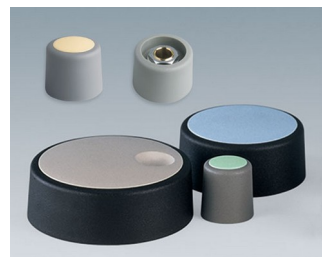

COM-KNOBS

Modern collet knob system

Aesthetic design, a modern selection of pastel colors, and a secure collet fixing system are the main features of our COM-KNOBS range. These very attractive tuning knobs will give your application a high-quality appearance.

- modern and innovative control knobs
- cover with a matt chrome finish for a classy metallic look (sizes 23-40)
- reliable operation with the tried and tested collet fixing system
- convenient assembly from the front with tight fitting on the axis
- with/without slot for arrow marking elements
- clip-on covers with or without a finger recess for finer control and adjustment (sizes 40-50)
- also suitable for fitting accessory disks, dials, stator and nut covers
- the design is similar to our innovative TOP-KNOBS series; this guarantees you a uniform appearance when using the two knob technologies
- modern color combinations

knob sizes	boreholes
ø 16, 20, 23 mm	4 mm, 6 mm, 1/4"
ø 31 mm	6 mm, 1/4"
ø 40, 50 mm	6 mm, 8 mm