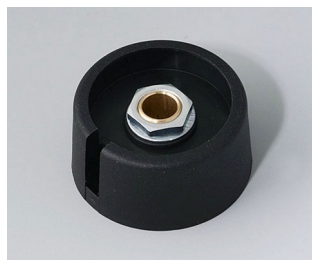

A3023639
 COM-KNOBS 23, with recess
 PA 6
 nero
 23x16mm 1/4"

A3031068
 COM-KNOBS 31, with recess
 PA 6
 volcano
 31x16mm 6mm

A3031069
 COM-KNOBS 31, with recess
 PA 6
 nero
 31x16mm 6mm

A3031638
 COM-KNOBS 31, with recess
 PA 6
 volcano
 31x16mm 1/4"