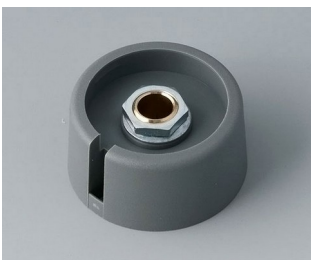

A3023049
COM-KNOBS 23, with recess
PA 6
nero
23x16mm 4mm

A3023068
COM-KNOBS 23, with recess
PA 6
volcano
23x16mm 6mm

A3023069
COM-KNOBS 23, with recess
PA 6
nero
23x16mm 6mm

COM-KNOBS

A3023638
 COM-KNOBS 23, with recess
 PA 6
 volcano
 23x16mm 1/4"

A3023639
 COM-KNOBS 23, with recess
 PA 6
 nero
 23x16mm 1/4"

A3031068
 COM-KNOBS 31, with recess
 PA 6
 volcano
 31x16mm 6mm

A3031069
 COM-KNOBS 31, with recess
 PA 6
 nero
 31x16mm 6mm

A3031638
 COM-KNOBS 31, with recess
 PA 6
 volcano
 31x16mm 1/4"