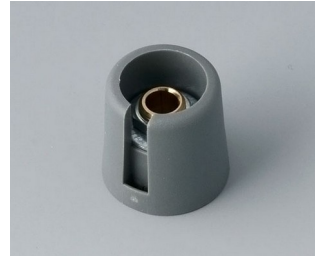

- modern and innovative control knobs
- cover with a matt chrome finish for a classy metallic look (sizes 23-40)
- reliable operation with the tried and tested collet fixing system
- convenient assembly from the front with tight fitting on the axis
- with/without slot for arrow marking elements
- clip-on covers with or without a finger recess for finer control and adjustment (sizes 40-50)
- also suitable for fitting accessory disks, dials, stator and nut covers
- the design is similar to our innovative TOP-KNOBS series; this guarantees you a uniform appearance when using the two knob technologies
- modern color combinations

Machining

Lacquering

Printing

Laser marking

Installation / Assembly of accessories

COM-KNOBS

Select Versions

A3016048
COM-KNOBS 16, with recess
PA 6
volcano
16x16mm 4mm

A3016049
COM-KNOBS 16, with recess
PA 6
nero
16x16mm 4mm

A3016068
COM-KNOBS 16, with recess
PA 6
volcano
16x16mm 6mm

A3016069
COM-KNOBS 16, with recess
PA 6
nero
16x16mm 6mm

A3016638
COM-KNOBS 16, with recess
PA 6
volcano
16x16mm 1/4"