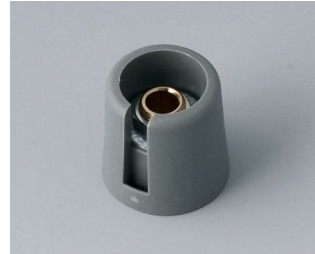

## Select Versions

**A3016048**  
COM-KNOBS 16, with recess  
PA 6  
volcano  
16x16mm 4mm

**A3016049**  
COM-KNOBS 16, with recess  
PA 6  
nero  
16x16mm 4mm

**A3016068**  
COM-KNOBS 16, with recess  
PA 6  
volcano  
16x16mm 6mm