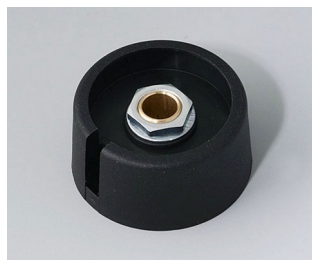

A3031639
COM-KNOBS 31, with recess
PA 6
nero
31x16mm 1/4"