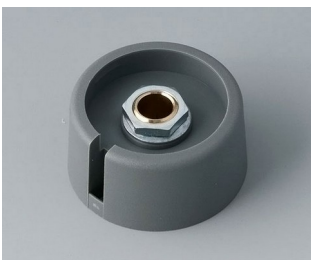

A3031638
COM-KNOBS 31, with recess
PA 6
volcano
31x16mm 1/4"