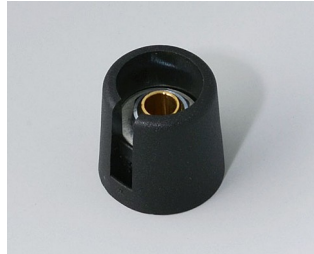

## Select Versions

**A3016048**  
COM-KNOBS 16, with recess  
PA 6  
volcano  
16x16mm 4mm

**A3016049**  
COM-KNOBS 16, with recess  
PA 6  
nero  
16x16mm 4mm

**A3016068**  
COM-KNOBS 16, with recess  
PA 6  
volcano  
16x16mm 6mm