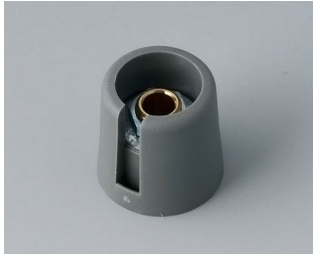

## Select Versions

**A3016048**  
COM-KNOBS 16, with recess  
PA 6  
volcano  
16x16mm 4mm

**A3016049**  
COM-KNOBS 16, with recess  
PA 6  
nero  
16x16mm 4mm

**A3016068**  
COM-KNOBS 16, with recess  
PA 6  
volcano  
16x16mm 6mm