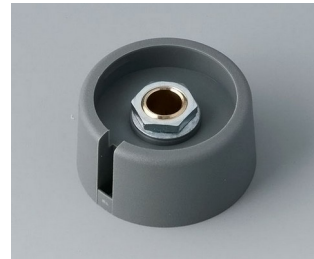

A3031068
COM-KNOBS 31, with recess
PA 6
volcano
31x16mm 6mm