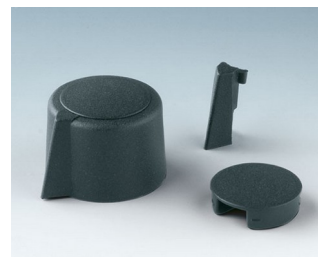

COM-KNOBS

Modern collet knob system

Aesthetic design, a modern selection of pastel colors, and a secure collet fixing system are the main features of our COM-KNOBS range. These very attractive tuning knobs will give your application a high-quality appearance.

- modern and innovative control knobs
- cover with a matt chrome finish for a classy metallic look (sizes 23-40)
- reliable operation with the tried and tested collet fixing system
- convenient assembly from the front with tight fitting on the axis
- with/without slot for arrow marking elements
- clip-on covers with or without a finger recess for finer control and adjustment (sizes 40-50)
- also suitable for fitting accessory disks, dials, stator and nut covers
- the design is similar to our innovative TOP-KNOBS series; this guarantees you a uniform appearance when using the two knob technologies
- modern color combinations

knob sizes	boreholes
ø 16, 20, 23 mm	4 mm, 6 mm, 1/4"
ø 31 mm	6 mm, 1/4"
ø 40, 50 mm	6 mm, 8 mm