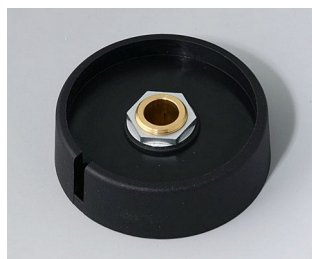

A3040089
 COM-KNOBS 40, with recess
 PA 6
 nero
 40x16mm 8mm

A3050068
 COM-KNOBS 50, with recess
 PA 6
 volcano
 50x16mm 6mm

A3050069
 COM-KNOBS 50, with recess
 PA 6
 nero
 50x16mm 6mm

A3050088
 COM-KNOBS 50, with recess
 PA 6
 volcano
 50x16mm 8mm