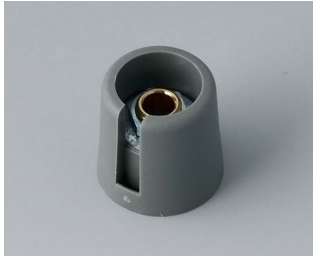

- modern and innovative control knobs
- cover with a matt chrome finish for a classy metallic look (sizes 23-40)
- reliable operation with the tried and tested collet fixing system
- convenient assembly from the front with tight fitting on the axis
- with/without slot for arrow marking elements
- clip-on covers with or without a finger recess for finer control and adjustment (sizes 40-50)
- also suitable for fitting accessory disks, dials, stator and nut covers
- the design is similar to our innovative TOP-KNOBS series; this guarantees you a uniform appearance when using the two knob technologies
- modern color combinations

Machining

Lacquering

Printing

Laser marking

Installation / Assembly of accessories

COM-KNOBS

Select Versions

A3016048
COM-KNOBS 16, with recess
PA 6
volcano
16x16mm 4mm

A3016049
COM-KNOBS 16, with recess
PA 6
nero
16x16mm 4mm

A3016068
COM-KNOBS 16, with recess
PA 6
volcano
16x16mm 6mm

A3016069
COM-KNOBS 16, with recess
PA 6
nero
16x16mm 6mm

A3016638
COM-KNOBS 16, with recess
PA 6
volcano
16x16mm 1/4"