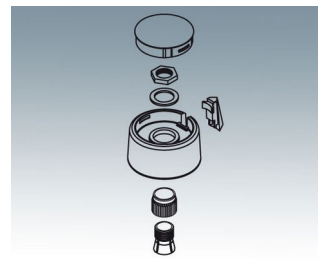

COM-KNOBS

Modern collet knob system

Aesthetic design, a modern selection of pastel colors, and a secure collet fixing system are the main features of our COM-KNOBS range. These very attractive tuning knobs will give your application a high-quality appearance.

- modern and innovative control knobs
- cover with a matt chrome finish for a classy metallic look (sizes 23-40)
- reliable operation with the tried and tested collet fixing system
- convenient assembly from the front with tight fitting on the axis
- with/without slot for arrow marking elements
- clip-on covers with or without a finger recess for finer control and adjustment (sizes 40-50)
- also suitable for fitting accessory disks, dials, stator and nut covers
- the design is similar to our innovative TOP-KNOBS series; this guarantees you a uniform appearance when using the two knob technologies
- modern color combinations

knob sizes	boreholes
ø 16, 20, 23 mm	4 mm, 6 mm, 1/4"
ø 31 mm	6 mm, 1/4"
ø 40, 50 mm	6 mm, 8 mm