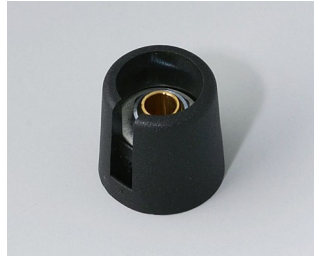

- modern and innovative control knobs
- cover with a matt chrome finish for a classy metallic look (sizes 23-40)
- reliable operation with the tried and tested collet fixing system
- convenient assembly from the front with tight fitting on the axis
- with/without slot for arrow marking elements
- clip-on covers with or without a finger recess for finer control and adjustment (sizes 40-50)
- also suitable for fitting accessory disks, dials, stator and nut covers
- the design is similar to our innovative TOP-KNOBS series; this guarantees you a uniform appearance when using the two knob technologies
- modern color combinations

Machining

Lacquering

Printing

Laser marking

Installation / Assembly of accessories

COM-KNOBS

Select Versions

A3016048
COM-KNOBS 16, with recess
PA 6
volcano
16x16mm 4mm

A3016049
COM-KNOBS 16, with recess
PA 6
nero
16x16mm 4mm

A3016068
COM-KNOBS 16, with recess
PA 6
volcano
16x16mm 6mm

A3016069
COM-KNOBS 16, with recess
PA 6
nero
16x16mm 6mm

A3016638
COM-KNOBS 16, with recess
PA 6
volcano
16x16mm 1/4"