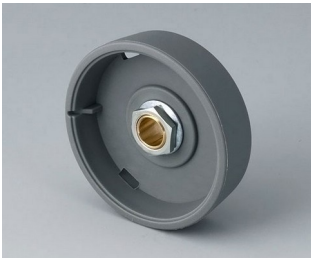

- innovative design for flush fitting or surface mounting
- the flush-fitting version represents an attractive transition between the knob and the front of the device; the knob can be illuminated, that is, a ring lights up between the recess and the knob cover
- with the surface-mounted version, the knob design makes a great impression thanks to the slight inclination of the body towards the inner axis, thus allowing ergonomically comfortable operation; the knob is mounted on an approx. 3 mm high ring, which can be illuminated if required
- illumination possible with modern, energy-saving SMD LED technology for power supply units with 5 V: either white backlight for the colors diamond, emerald and sapphire or RGB backlight for individual colors as accessory
- knob with or without knurls
- cover with or without finger recess for fine adjustments
- tried and tested collet fixture system with secure fit on the axle
- max. torques: assembly = 1.5 Nm, function = 1.2 Nm

System components to complete

B8033068
 STAR-KNOBS 33
 PA 6
 volcano
 33x14mm 6mm

B8033069
 STAR-KNOBS 33
 PA 6
 nero
 33x14mm 6mm

B8033638
 STAR-KNOBS 33
 PA 6
 volcano
 33x14mm 1/4"

B8033639
 STAR-KNOBS 33
 PA 6
 nero
 33x14mm 1/4"