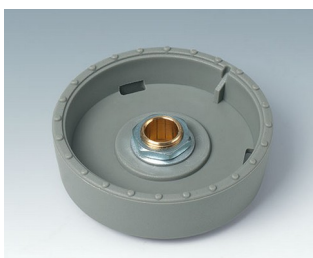

STAR-KNOBS

Modern illuminated tuning knobs

Our STAR-KNOBS are designed for menu driven interfaces, click rotation and click push-in for 'OK'. This reduces the number of knobs and controls required on the front panel. The illumination is a visual highlight and enhances user operation of the equipment.

- innovative design for flush fitting or surface mounting
- the flush-fitting version represents an attractive transition between the knob and the front of the device; the knob can be illuminated, that is, a ring lights up between the recess and the knob cover
- with the surface-mounted version, the knob design makes a great impression thanks to the slight inclination of the body towards the inner axis, thus allowing ergonomically comfortable operation; the knob is mounted on an approx. 3 mm high ring, which can be illuminated if required
- illumination possible with modern, energy-saving SMD LED technology for power supply units with 5 V: either white backlight for the colors diamond, emerald and sapphire or RGB backlight for individual colors as accessory
- knob with or without knurls
- cover with or without finger recess for fine adjustments
- tried and tested collet fixture system with secure fit on the axle
- max. torques: assembly = 1.5 Nm, function = 1.2 Nm

knob sizes boreholes

ø 33 mm 6 mm, 1/4"

ø 41 mm 6 mm

Minimum Components for 1 STAR-KNOB:

1 knob, 1 cover, 1 assembly kit