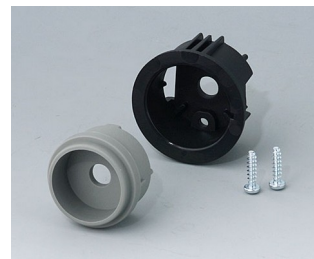

- innovative design for flush fitting or surface mounting
- the flush-fitting version represents an attractive transition between the knob and the front of the device; the knob can be illuminated, that is, a ring lights up between the recess and the knob cover
- with the surface-mounted version, the knob design makes a great impression thanks to the slight inclination of the body towards the inner axis, thus allowing ergonomically comfortable operation; the knob is mounted on an approx. 3 mm high ring, which can be illuminated if required
- illumination possible with modern, energy-saving SMD LED technology for power supply units with 5 V: either white backlight for the colors diamond, emerald and sapphire or RGB backlight for individual colors as accessory
- knob with or without knurls
- cover with or without finger recess for fine adjustments
- tried and tested collet fixture system with secure fit on the axle
- max. torques: assembly = 1.5 Nm, function = 1.2 Nm

**B8641108**  
 Cover 41, with finger recess  
 PA 6  
 volcano

**B8641109**  
 Cover 41, with finger recess  
 PA 6  
 nero

**B8733118**  
 Assembly kit 33, flush fitting  
 version  
 PA 6  
 volcano

**B8733119**  
 Assembly kit 33, flush fitting  
 version  
 PA 6  
 nero

**B8733201**  
 Assembly kit 33, surface-  
 mounted version  
 PC (UL 94 HB)  
 diamond

**B8733206**  
 Assembly kit 33, surface-  
 mounted version  
 PC (UL 94 HB)  
 sapphire

**B8733218**  
 Assembly kit 33, surface-  
 mounted version  
 PA 6  
 volcano