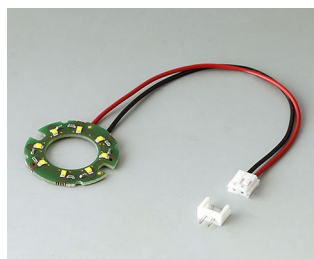

B8733004
LED illumination kit