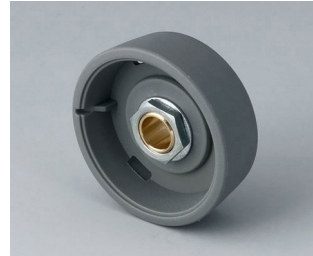

B8033638
STAR-KNOBS 33
PA 6
volcano
33x14mm 1/4"