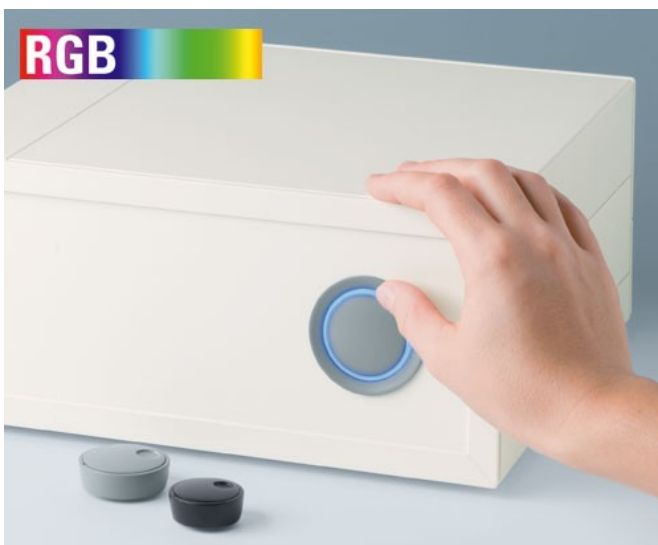

STAR-KNOBS

Modern illuminated tuning knobs

Our STAR-KNOBS are designed for menu driven interfaces, click rotation and click push-in for 'OK'. This reduces the number of knobs and controls required on the front panel. The illumination is a visual highlight and enhances user operation of the equipment.

- innovative design for flush fitting or surface mounting
- the flush-fitting version represents an attractive transition between the knob and the front of the device; the knob can be illuminated, that is, a ring lights up between the recess and the knob cover
- with the surface-mounted version, the knob design makes a great impression thanks to the slight inclination of the body towards the inner axis, thus allowing ergonomically comfortable operation; the knob is mounted on an approx. 3 mm high ring, which can be illuminated if required
- illumination possible with modern, energy-saving SMD LED technology for power supply units with 5 V: either white backlight for the colors diamond, emerald and sapphire or RGB backlight for individual colors as accessory
- knob with or without knurls
- cover with or without finger recess for fine adjustments
- tried and tested collet fixture system with secure fit on the axle
- max. torques: assembly = 1.5 Nm, function = 1.2 Nm

knob sizes boreholes

ø 33 mm 6 mm, 1/4"

ø 41 mm 6 mm

Minimum Components for 1 STAR-KNOB:

1 knob, 1 cover, 1 assembly kit