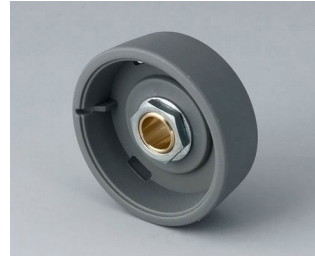

- innovative design for flush fitting or surface mounting
- the flush-fitting version represents an attractive transition between the knob and the front of the device; the knob can be illuminated, that is, a ring lights up between the recess and the knob cover
- with the surface-mounted version, the knob design makes a great impression thanks to the slight inclination of the body towards the inner axis, thus allowing ergonomically comfortable operation; the knob is mounted on an approx. 3 mm high ring, which can be illuminated if required
- illumination possible with modern, energy-saving SMD LED technology for power supply units with 5 V: either white backlight for the colors diamond, emerald and sapphire or RGB backlight for individual colors as accessory
- knob with or without knurls
- cover with or without finger recess for fine adjustments
- tried and tested collet fixture system with secure fit on the axle
- max. torques: assembly = 1.5 Nm, function = 1.2 Nm

Machining

Lacquering

Printing

Laser marking

Installation / Assembly of accessories

STAR-KNOBS

Select Versions

B8033068
STAR-KNOBS 33
PA 6
volcano
33x14mm 6mm

B8033069
STAR-KNOBS 33
PA 6
nero
33x14mm 6mm

B8033638
STAR-KNOBS 33
PA 6
volcano
33x14mm 1/4"

B8033639
STAR-KNOBS 33
PA 6
nero
33x14mm 1/4"

B8041068
STAR-KNOBS 41
PA 6
volcano
41x14mm 6mm

B8041069
STAR-KNOBS 41
PA 6
nero
41x14mm 6mm