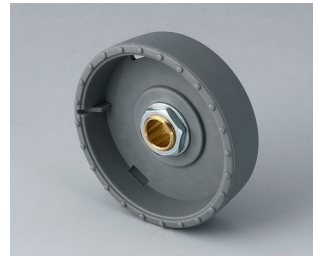

B8141068
STAR-KNOBS 41, with knurls
PA 6
volcano
41x14mm 6mm