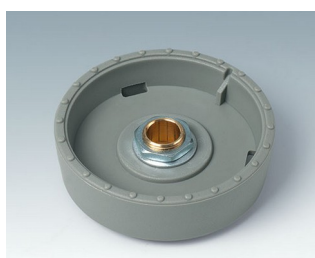

- innovative design for flush fitting or surface mounting
- the flush-fitting version represents an attractive transition between the knob and the front of the device; the knob can be illuminated, that is, a ring lights up between the recess and the knob cover
- with the surface-mounted version, the knob design makes a great impression thanks to the slight inclination of the body towards the inner axis, thus allowing ergonomically comfortable operation; the knob is mounted on an approx. 3 mm high ring, which can be illuminated if required
- illumination possible with modern, energy-saving SMD LED technology for power supply units with 5 V: either white backlight for the colors diamond, emerald and sapphire or RGB backlight for individual colors as accessory
- knob with or without knurls
- cover with or without finger recess for fine adjustments
- tried and tested collet fixture system with secure fit on the axle
- max. torques: assembly = 1.5 Nm, function = 1.2 Nm

knob sizes boreholes

ø 33 mm 6 mm, 1/4"

ø 41 mm 6 mm

Minimum Components for 1 STAR-KNOB:

1 knob, 1 cover, 1 assembly kit

STAR-KNOBS

Applications and Examples

For rotary potentiometers or rotary pulse generators with round shaft ends in accordance with DIN 41591, including touch function. Measuring and control technology, health care, heating and air conditioning, communication devices, building management, smart factory,