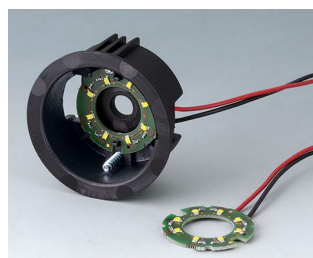

- innovative design for flush fitting or surface mounting
- the flush-fitting version represents an attractive transition between the knob and the front of the device; the knob can be illuminated, that is, a ring lights up between the recess and the knob cover
- with the surface-mounted version, the knob design makes a great impression thanks to the slight inclination of the body towards the inner axis, thus allowing ergonomically comfortable operation; the knob is mounted on an approx. 3 mm high ring, which can be illuminated if required
- illumination possible with modern, energy-saving SMD LED technology for power supply units with 5 V: either white backlight for the colors diamond, emerald and sapphire or RGB backlight for individual colors as accessory
- knob with or without knurls
- cover with or without finger recess for fine adjustments
- tried and tested collet fixture system with secure fit on the axle
- max. torques: assembly = 1.5 Nm, function = 1.2 Nm

### knob sizes boreholes

ø 33 mm 6 mm, 1/4"

ø 41 mm 6 mm

### Minimum Components for 1 STAR-KNOB:

1 knob, 1 cover, 1 assembly kit