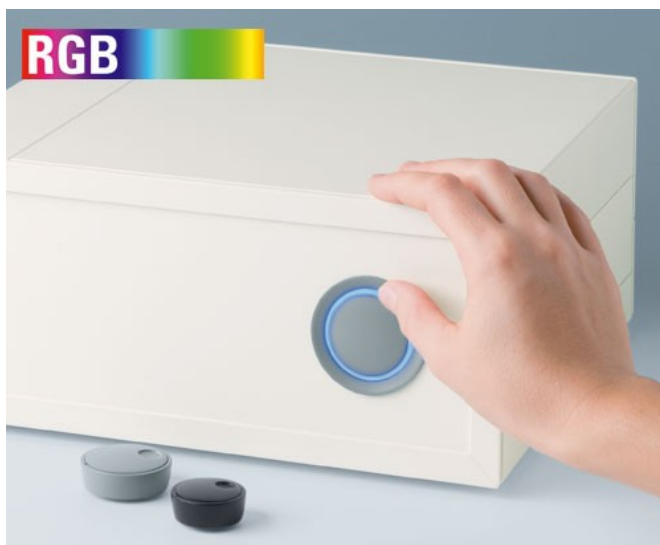

STAR-KNOBS

Modern illuminated tuning knobs

Our STAR-KNOBS are designed for menu driven interfaces, click rotation and click push-in for 'OK'. This reduces the number of knobs and controls required on the front panel. The illumination is a visual highlight and enhances user operation of the equipment.

- innovative design for flush fitting or surface mounting
- the flush-fitting version represents an attractive transition between the knob and the front of the device; the knob can be illuminated, that is, a ring lights up between the recess and the knob cover
- with the surface-mounted version, the knob design makes a great impression thanks to the slight inclination of the body towards the inner axis, thus allowing ergonomically comfortable operation; the knob is mounted on an approx. 3 mm high ring, which can be illuminated if required
- illumination possible with modern, energy-saving SMD LED technology for power supply units with 5 V: either white backlight for the colors diamond, emerald and sapphire or RGB backlight for individual colors as accessory
- knob with or without knurls
- cover with or without finger recess for fine adjustments
- tried and tested collet fixture system with secure fit on the axle
- max. torques: assembly = 1.5 Nm, function = 1.2 Nm

knob sizes boreholes

ø 33 mm 6 mm, 1/4"

ø 41 mm 6 mm

Minimum Components for 1 STAR-KNOB:

1 knob, 1 cover, 1 assembly kit