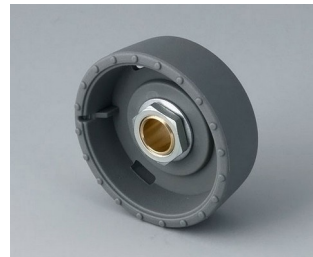

B8133068
STAR-KNOBS 33, with knurls
PA 6
volcano
33x14mm 6mm