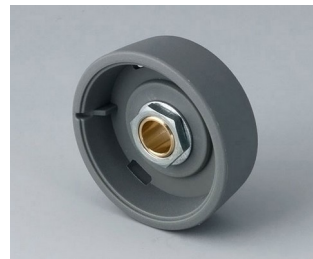

B8033638
STAR-KNOBS 33
PA 6
volcano
33x14mm 1/4"