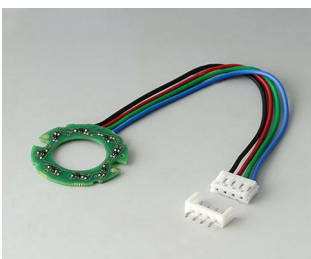

- innovative design for flush fitting or surface mounting
- the flush-fitting version represents an attractive transition between the knob and the front of the device; the knob can be illuminated, that is, a ring lights up between the recess and the knob cover
- with the surface-mounted version, the knob design makes a great impression thanks to the slight inclination of the body towards the inner axis, thus allowing ergonomically comfortable operation; the knob is mounted on an approx. 3 mm high ring, which can be illuminated if required
- illumination possible with modern, energy-saving SMD LED technology for power supply units with 5 V: either white backlight for the colors diamond, emerald and sapphire or RGB backlight for individual colors as accessory
- knob with or without knurls
- cover with or without finger recess for fine adjustments
- tried and tested collet fixture system with secure fit on the axle
- max. torques: assembly = 1.5 Nm, function = 1.2 Nm

B8641008
Cover 41
PA 6
volcano

B8641009
Cover 41
PA 6
nero

B8641108
Cover 41, with finger recess
PA 6
volcano

B8641109
Cover 41, with finger recess
PA 6
nero

Accessory "illumination"

B7546001
LED illumination kit, 8 LEDs
(RGB backlight)