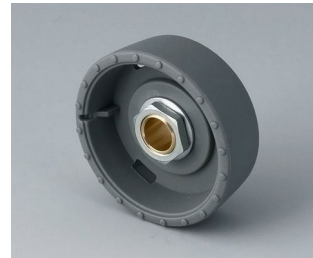

B8133068
STAR-KNOBS 33, with knurls
PA 6
volcano
33x14mm 6mm