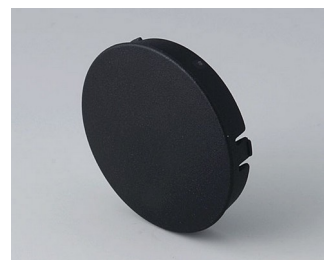

B8641009
Cover 41
PA 6
nero