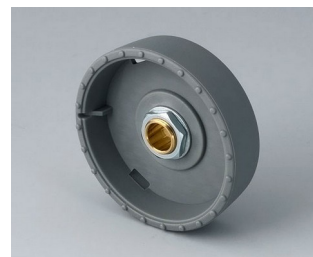

B8141068
STAR-KNOBS 41, with knurls
PA 6
volcano
41x14mm 6mm