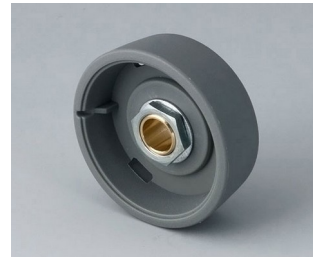

B8033638
STAR-KNOBS 33
PA 6
volcano
33x14mm 1/4"