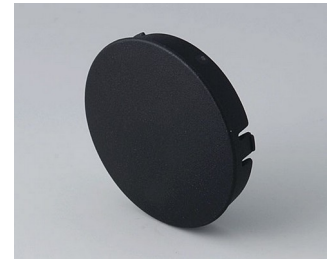

# STAR-KNOBS

**B8633108**  
 Cover 33, with finger recess  
 PA 6  
 volcano

**B8633109**  
 Cover 33, with finger recess  
 PA 6  
 nero

**B8641008**  
 Cover 41  
 PA 6  
 volcano

**B8641009**  
 Cover 41  
 PA 6  
 nero