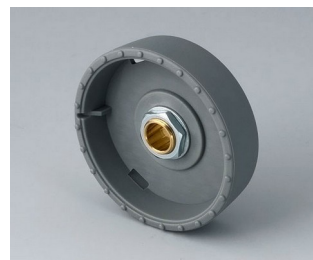

B8141068
STAR-KNOBS 41, with knurls
PA 6
volcano
41x14mm 6mm