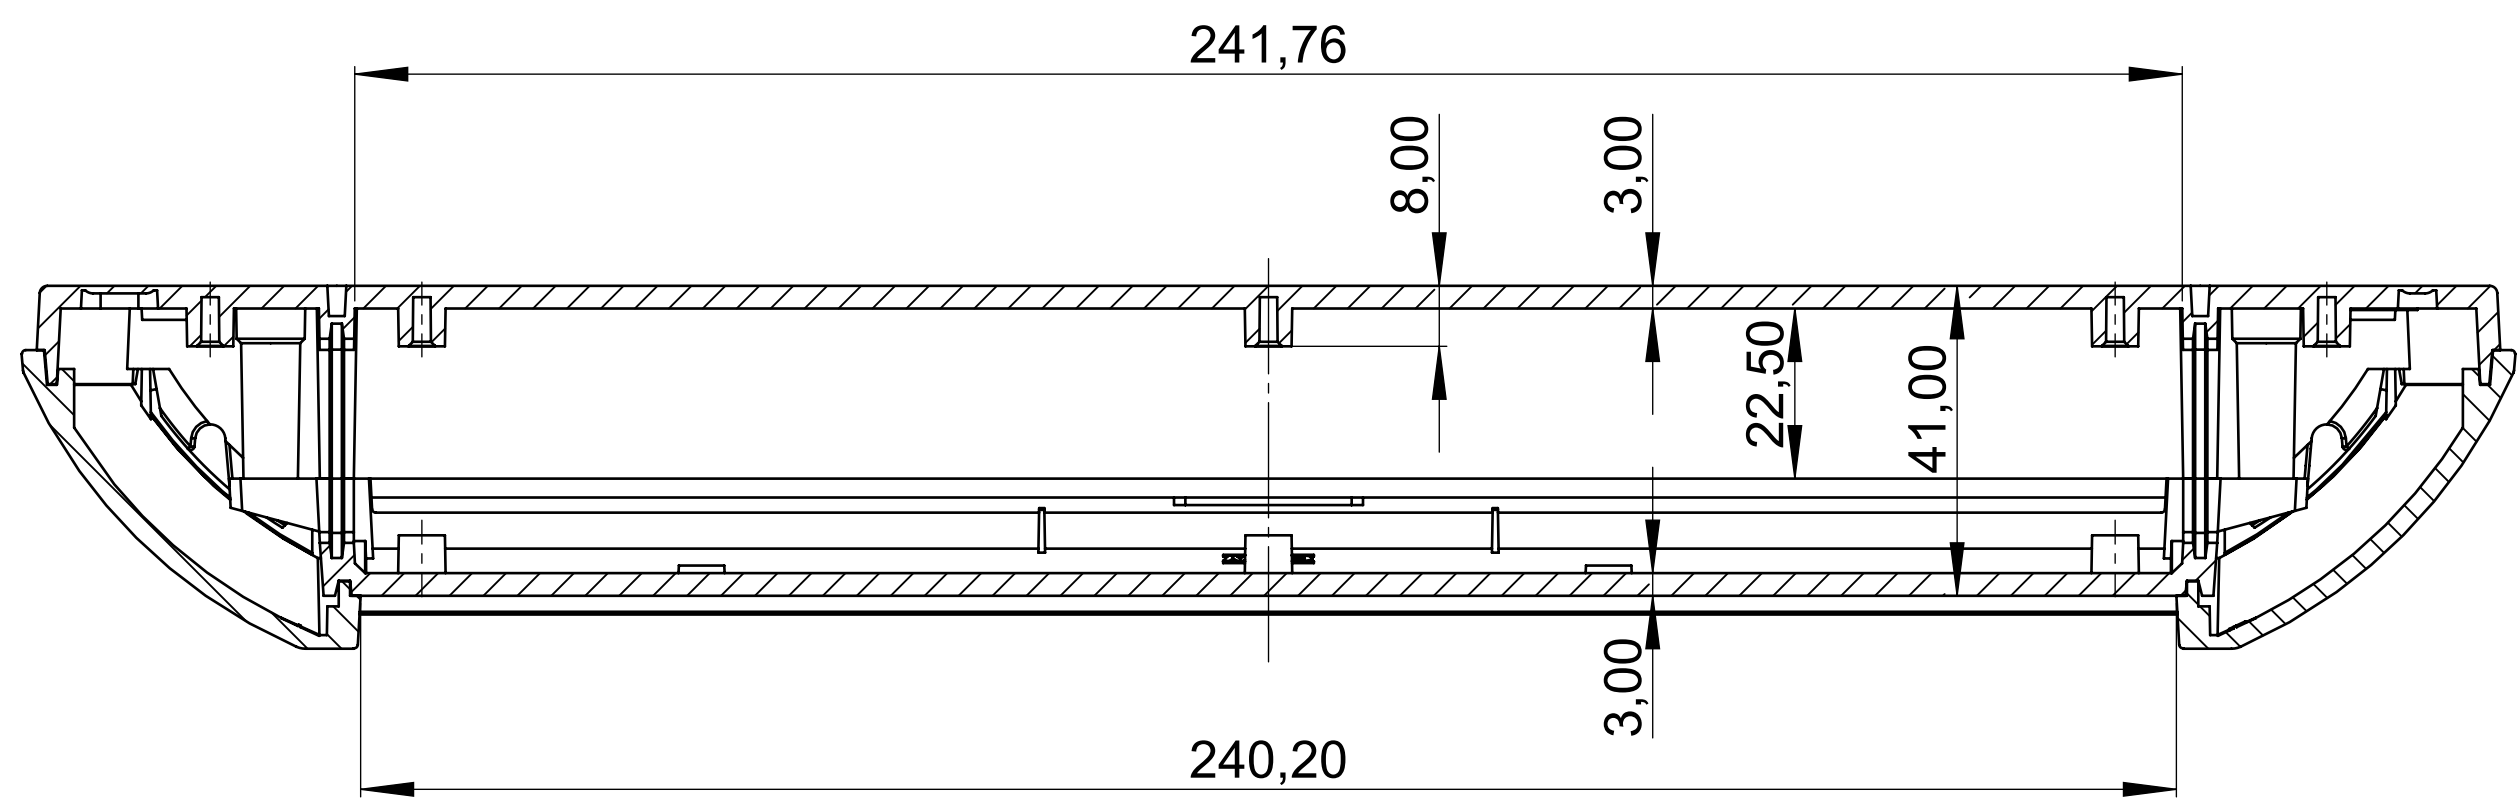

Schnitt A-A

Schnitt B-B

set of battery clips  
for two 1,5V AA-Round-Cells (A 91 90 002)  
plug in contact for one 9V flat-battery (A 91 60 003)