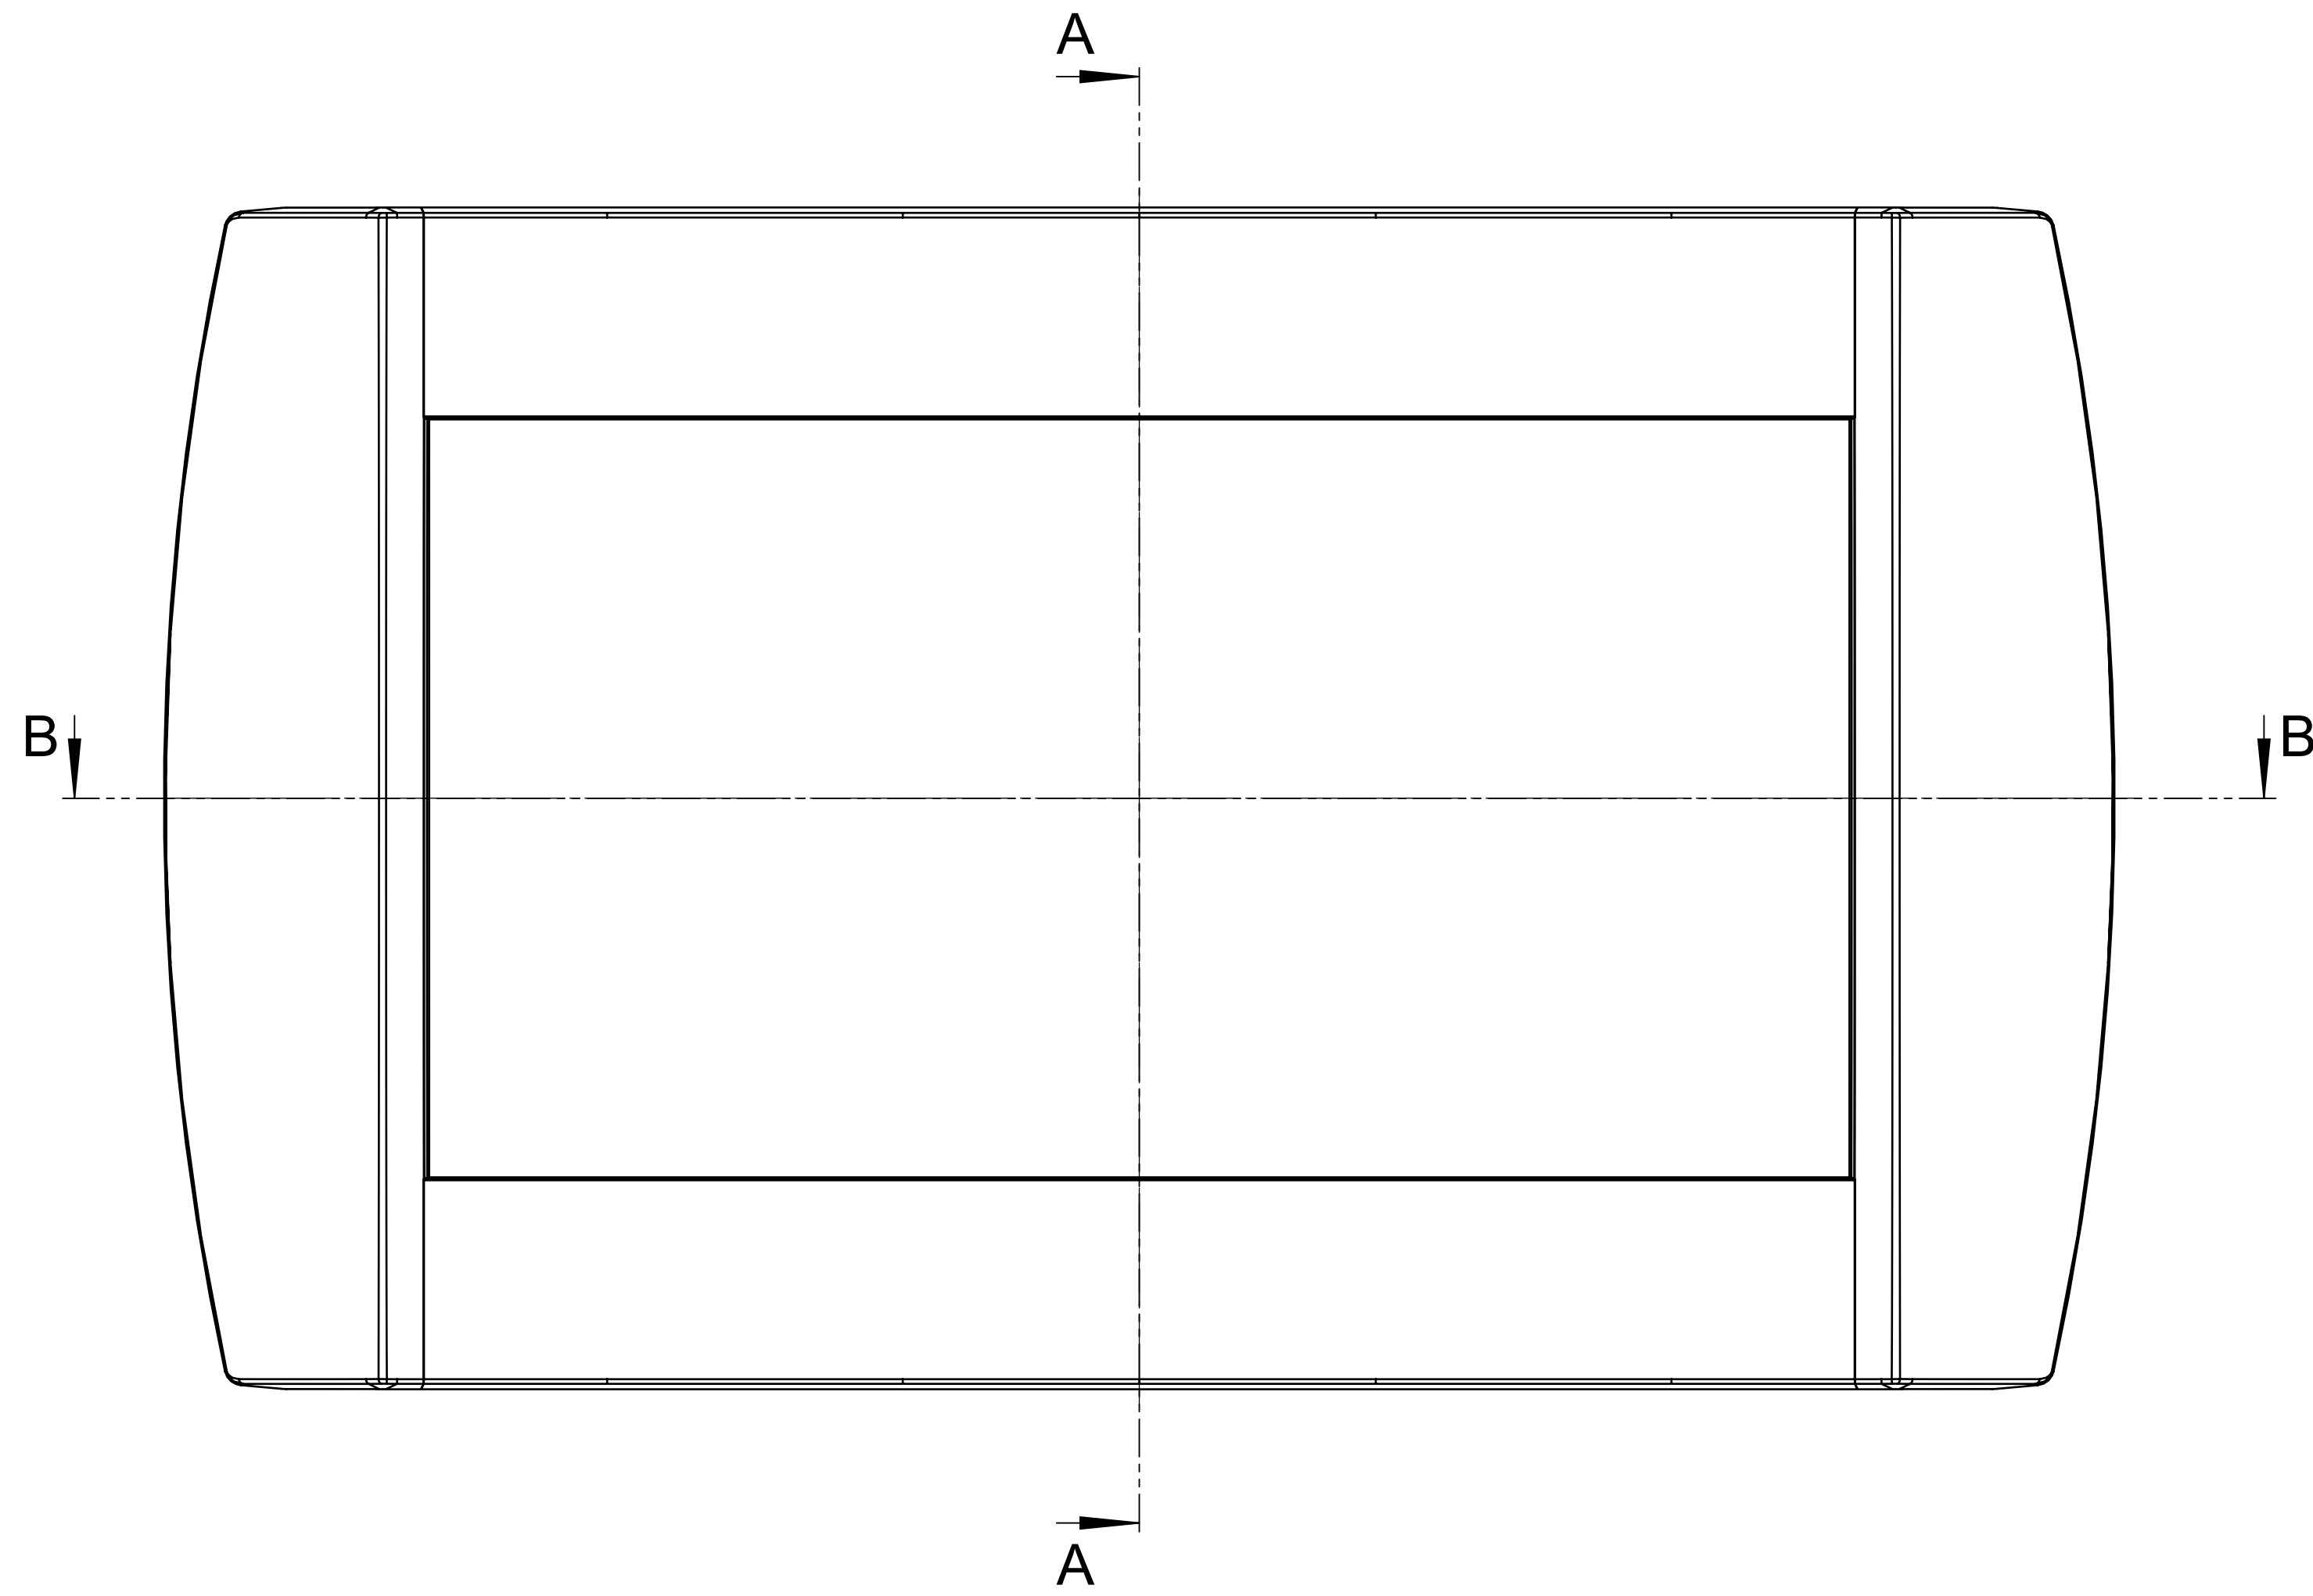

Schnitt A-A

Schnitt B-B

set of battery clips  
for two 1,5V AA-Round-Cells (A 91 90 002)  
plug in contact for one 9V flat-battery (A 91 60 003)