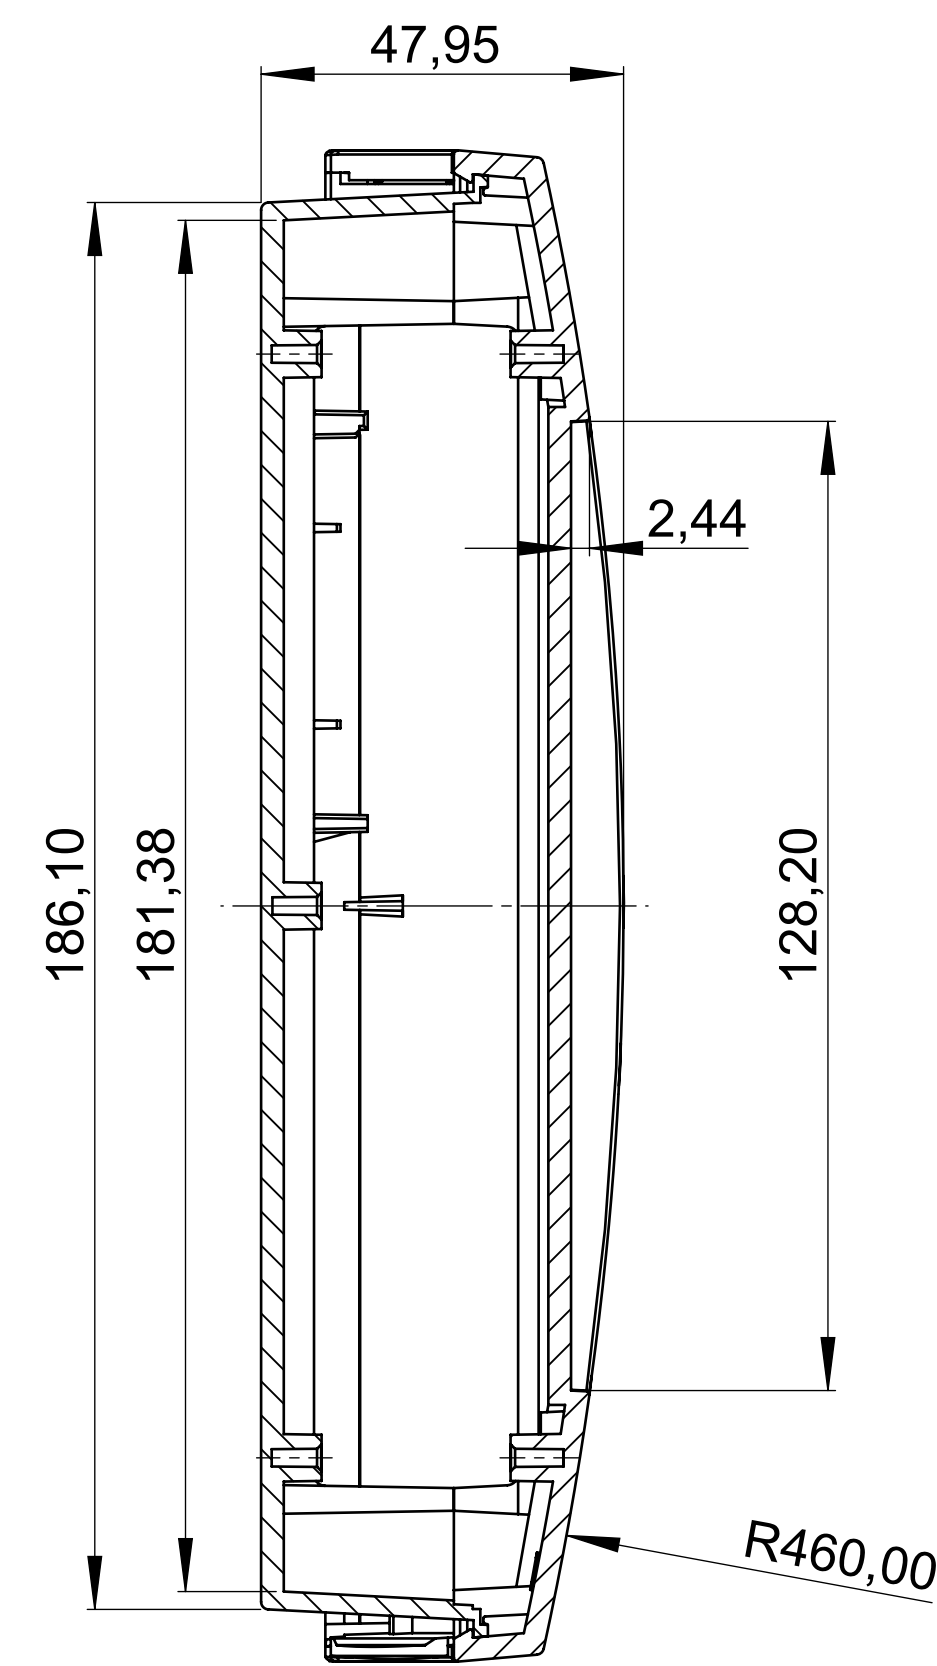

Schnitt A-A

Schnitt B-B

set of battery clips  
for two 1,5V AA-Round-Cells (A 91 90 002)  
plug in contact for one 9V flat-battery (A 91 60 003)