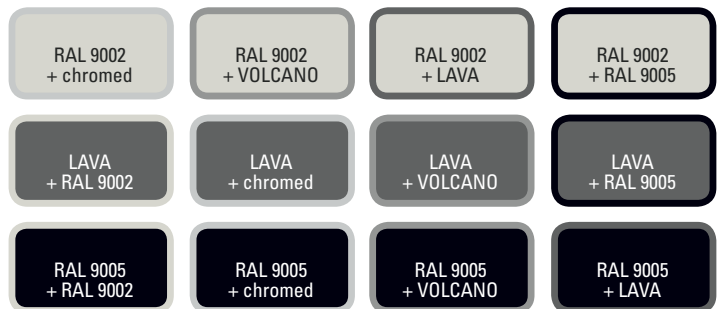

ERGO-CASE XS 31

SOFT-CASE with coloured intermediate ring (accessory) 22